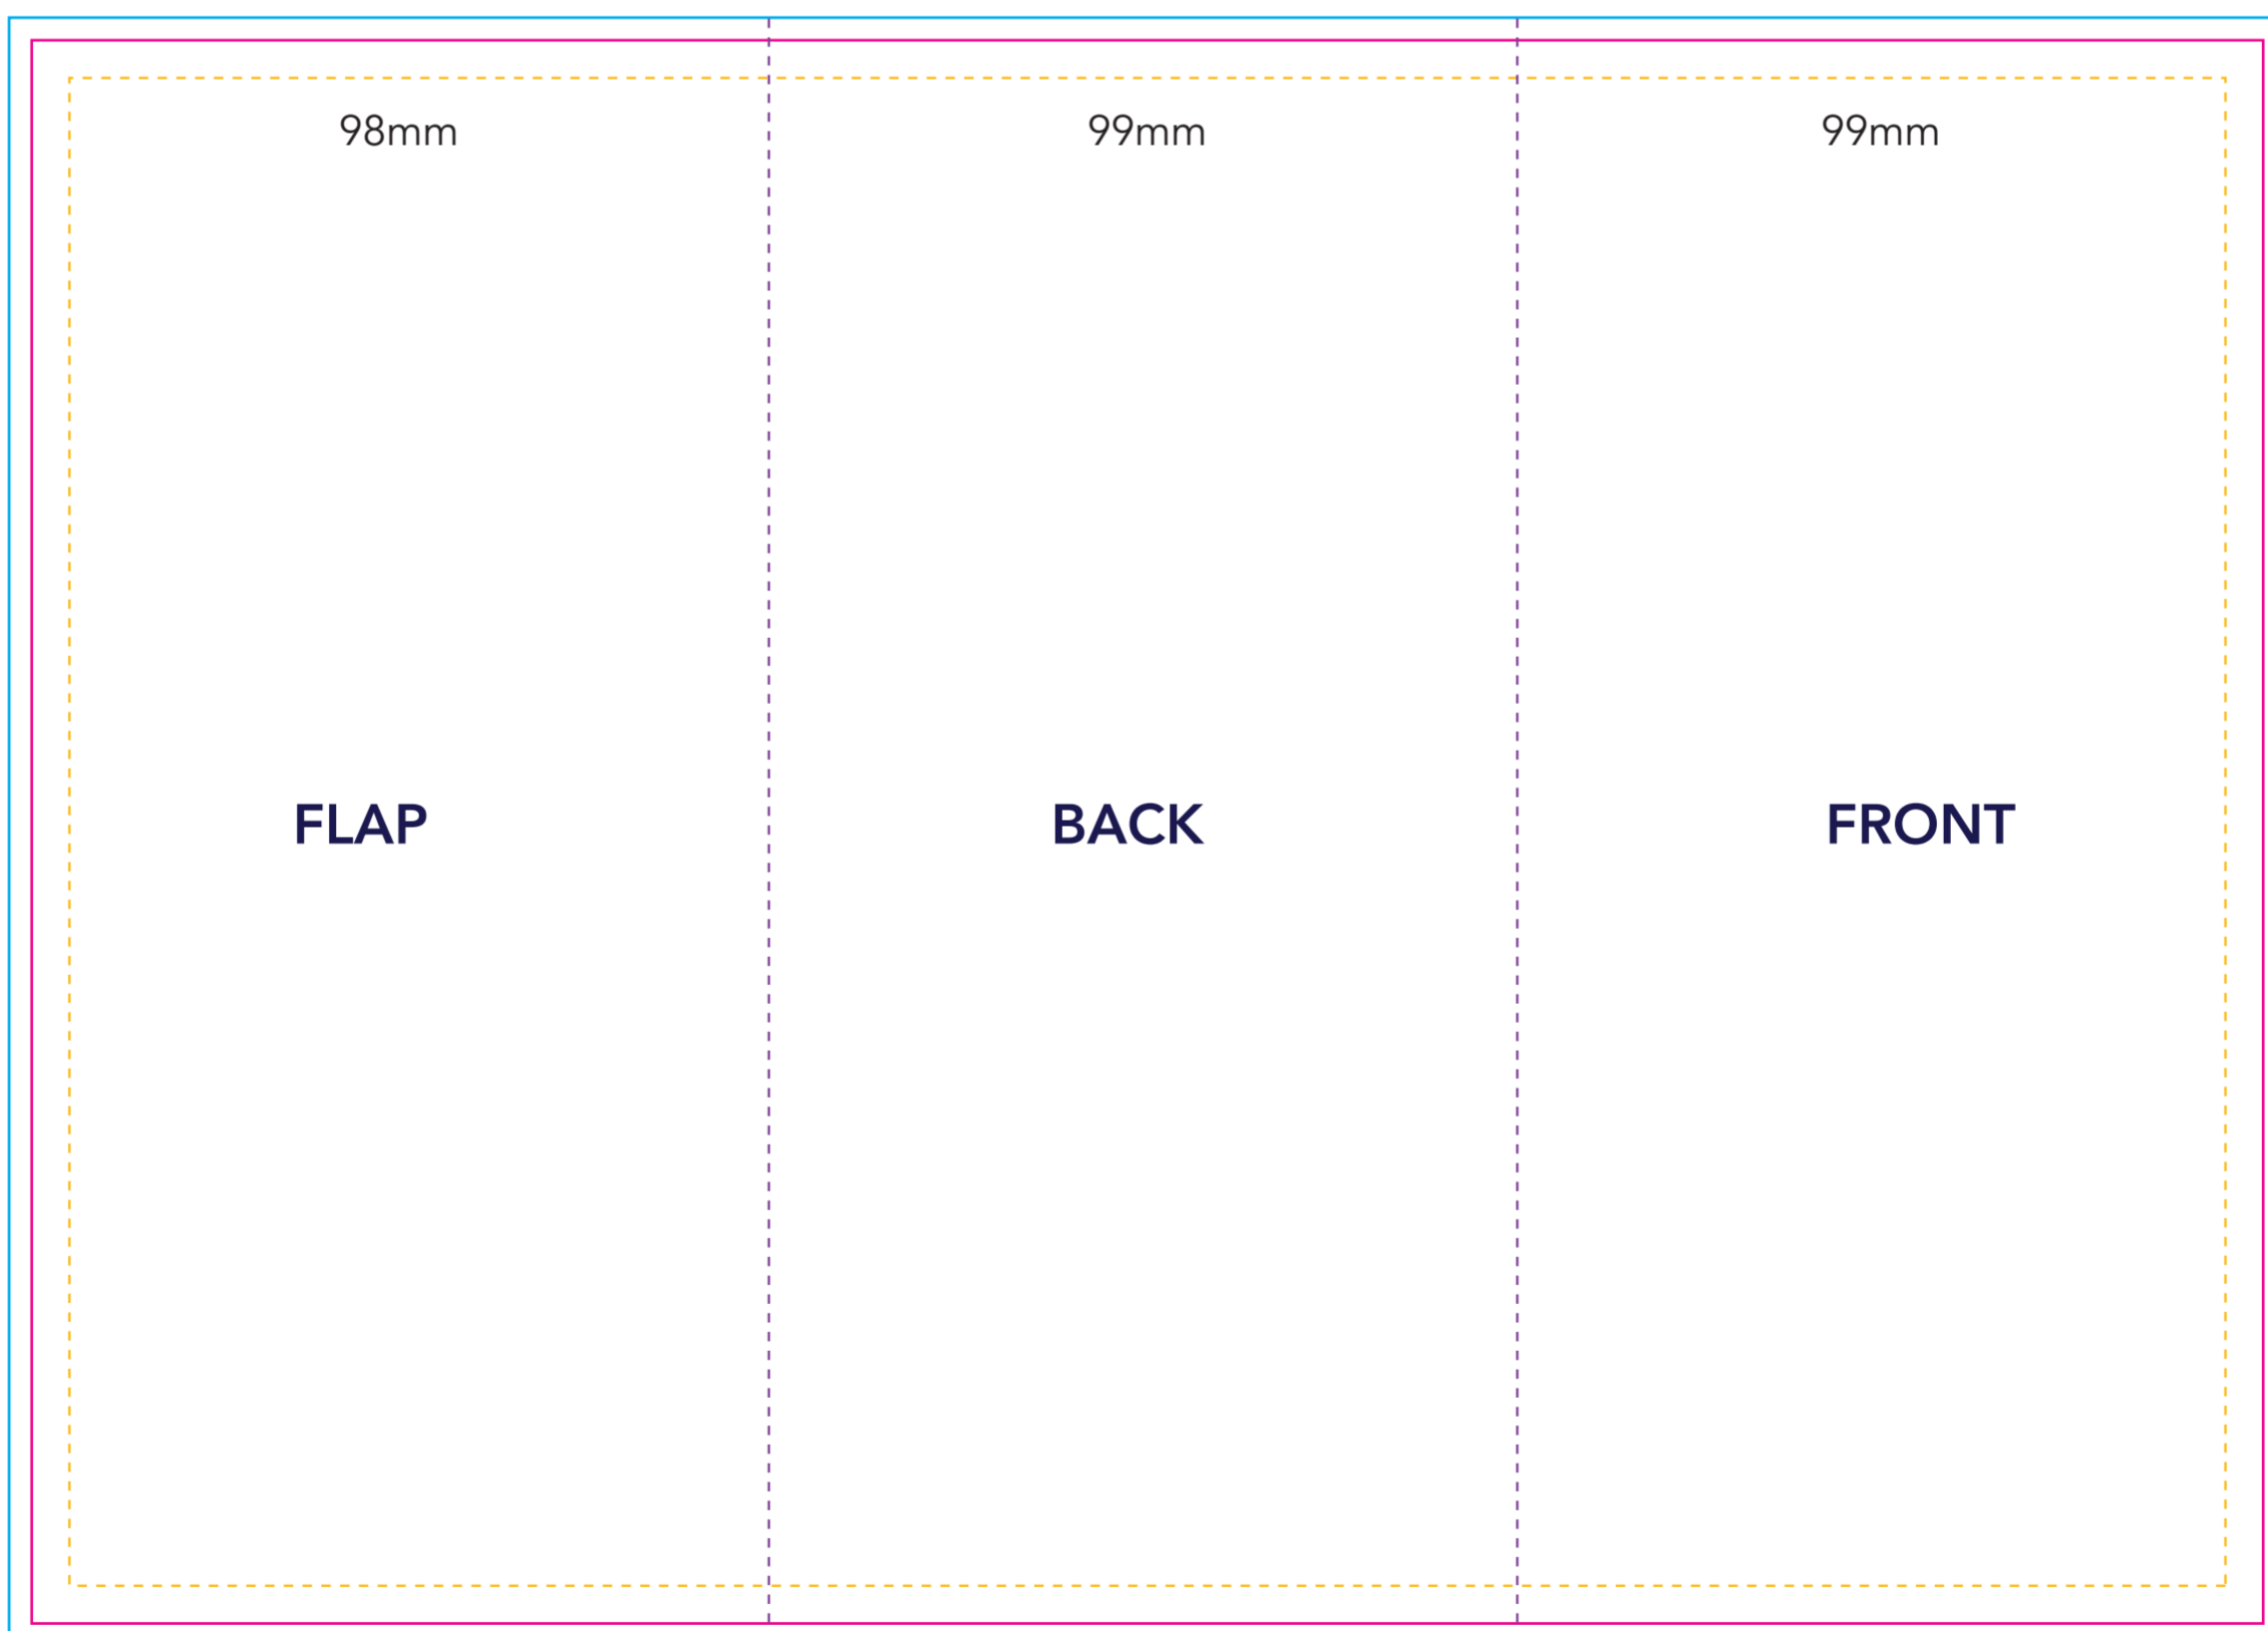

**INSIDE**

**OUTSIDE**

Trim : 90x54mm

Bleed : 96x60mm (3mm bleed all round the trim line)

Safe Area : 85x49mm

**Trim** This line is where we aim to cut (actual size).

**Safe Area** Please keep all important texts and graphics contained within the safe area to ensure information does not go missing.

**Bleed** Please ensure background extends by 3mm into the bleed area so that there are no white edges after trimming.

**Score Line** This is an indented ridge in the paper to create a fold line.