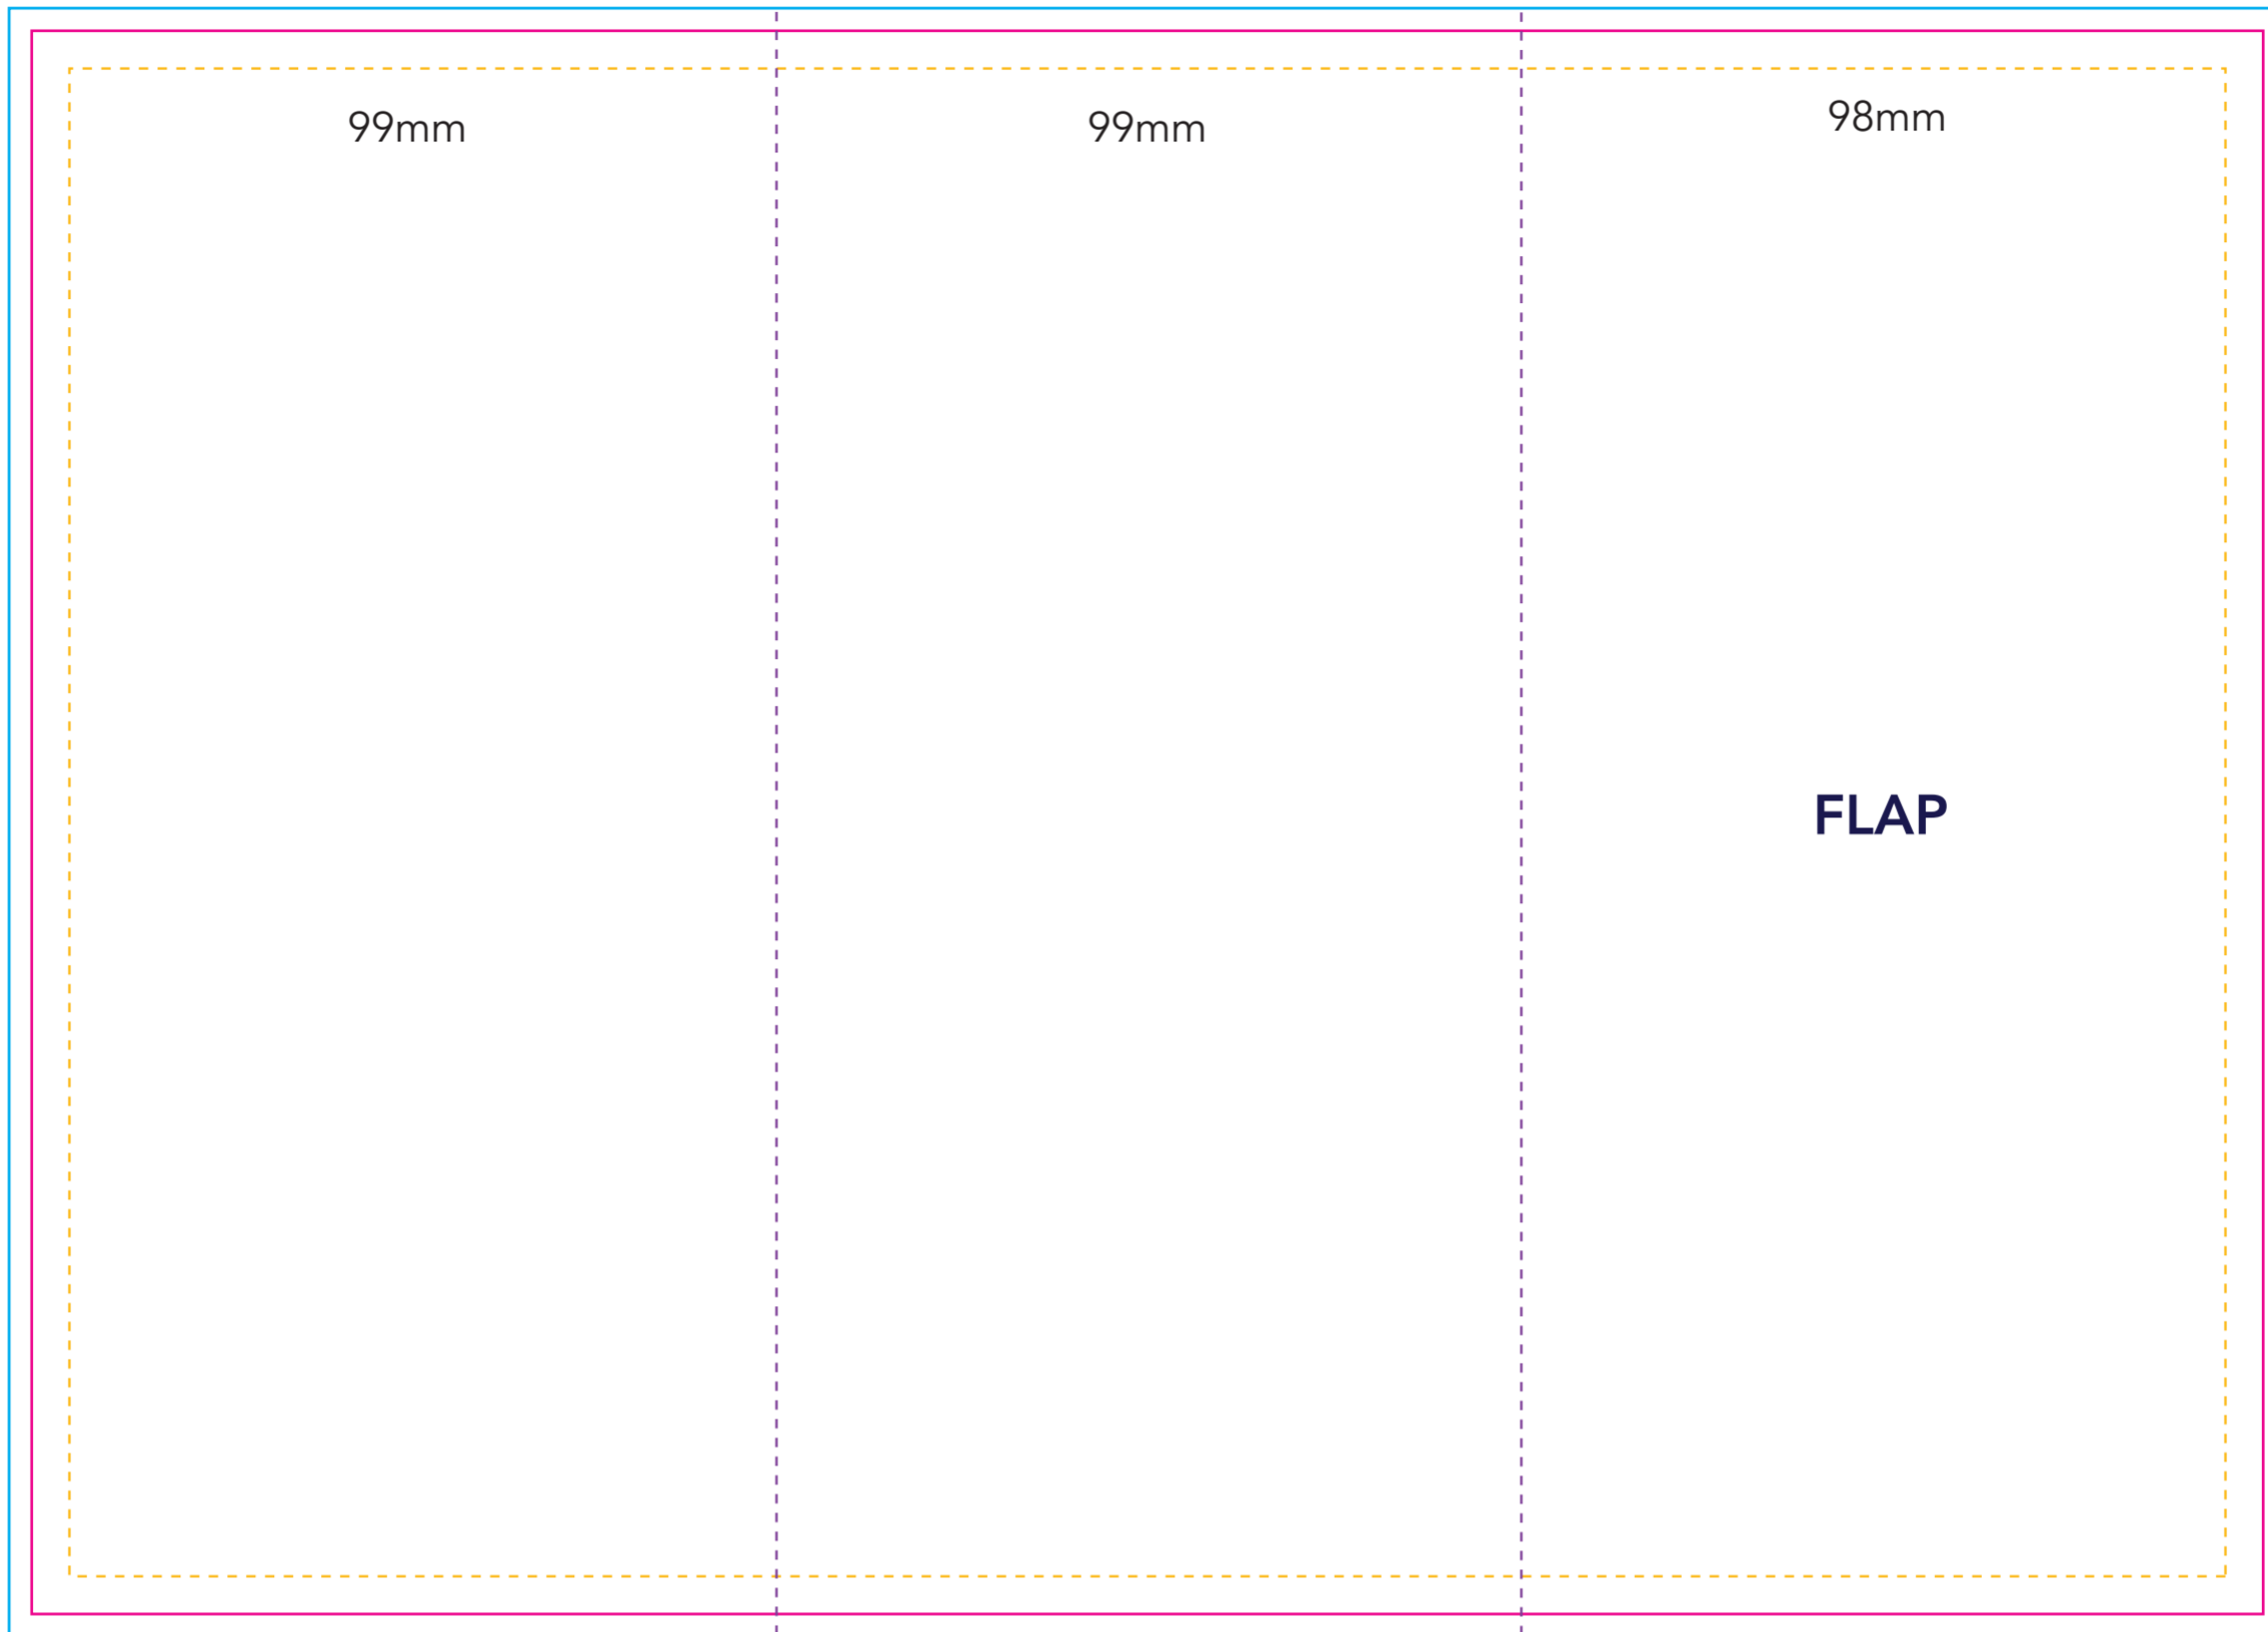

**INSIDE**

**OUTSIDE**

Trim : 90x54mm

Bleed : 96x60mm (3mm bleed all round the trim line)

Safe Area : 85x49mm

**Trim** This line is where we aim to cut (actual size).

**Safe Area** Please keep all important texts and graphics contained within the safe area to ensure information does not go missing.

**Bleed** Please ensure background extends by 3mm into the bleed area so that there are no white edges after trimming.

**Score Line** This is an indented ridge in the paper to create a fold line.