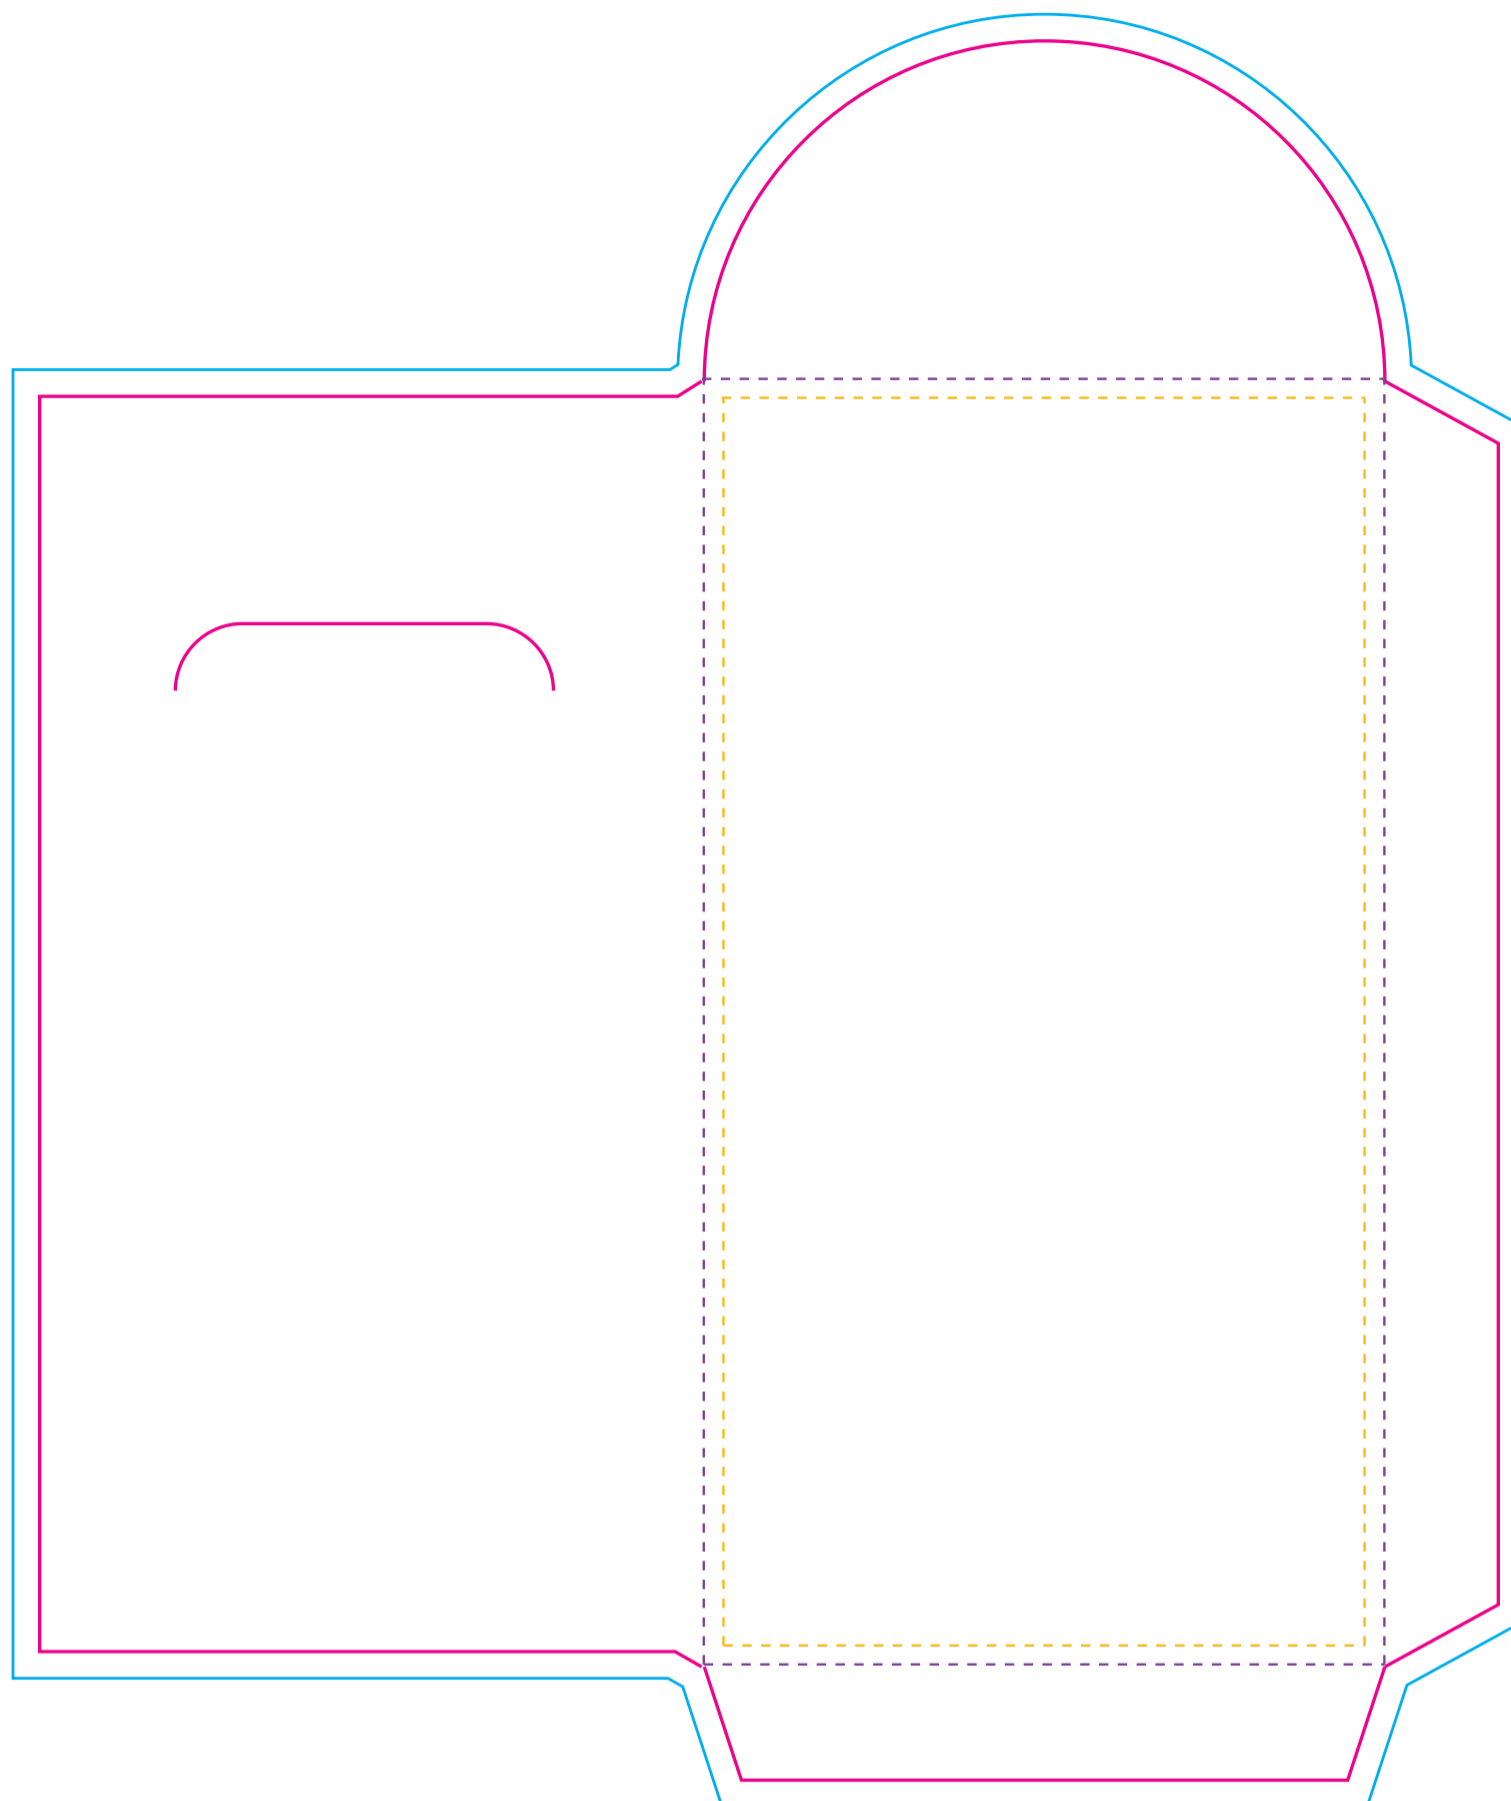

Money Packet : 90mm x 170mm (closed)

Trim : 193x230mm

Bleed : 200x237mm (~3mm bleed all round the trim line)

Safe Area : 85x165mm

Trim

This line is where we aim to cut (actual size).

Bleed

Please ensure background extends by 3mm into the bleed area so that there are no white edges after trimming.

Safe Area

Please keep all important texts and graphics contained within the safe area to ensure information does not go missing.

Score Line

This is an indented ridge in the paper to create a fold line.